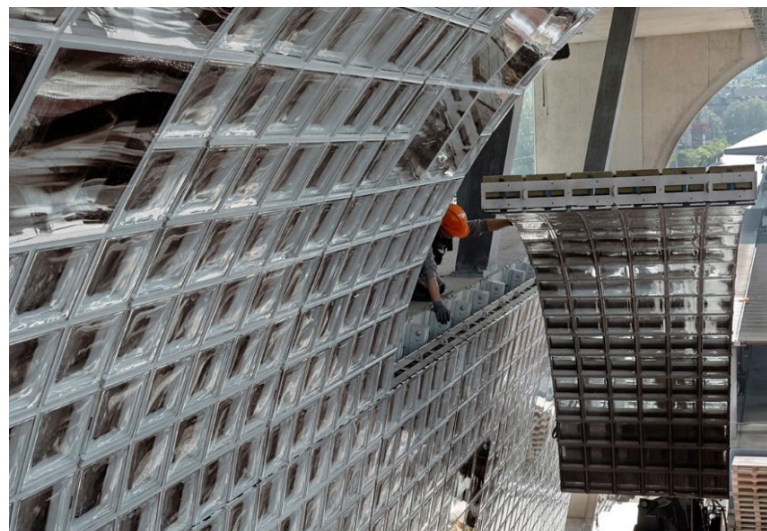

Track-arena Zurich (Photo: Walter Mair)